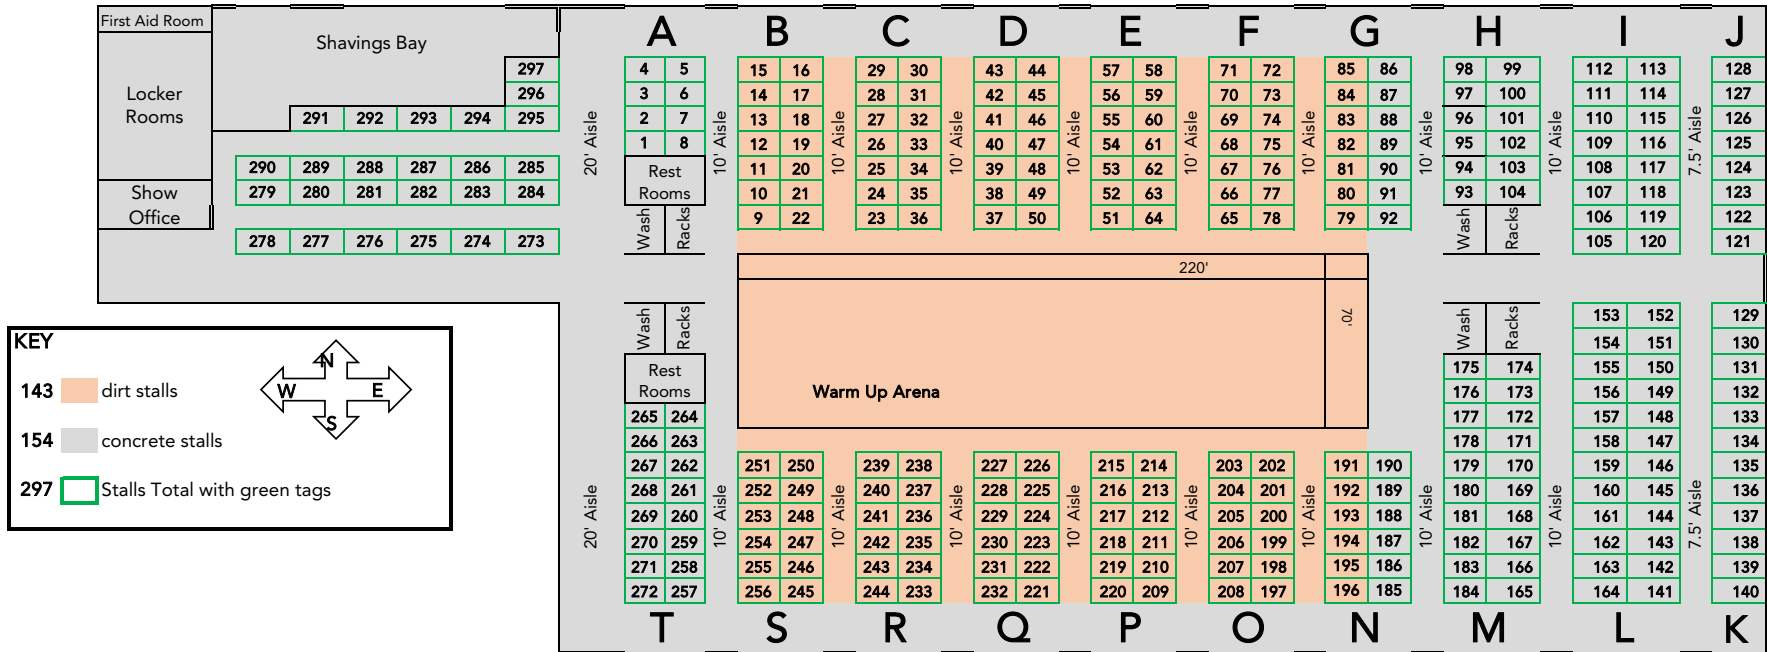

Lancaster
EVENT CENTER
Pavilion 2
297 Stall Setup

Note each stall marked with ear tag stall number.
NEW: Row letter signs on both inside and outside of barns.