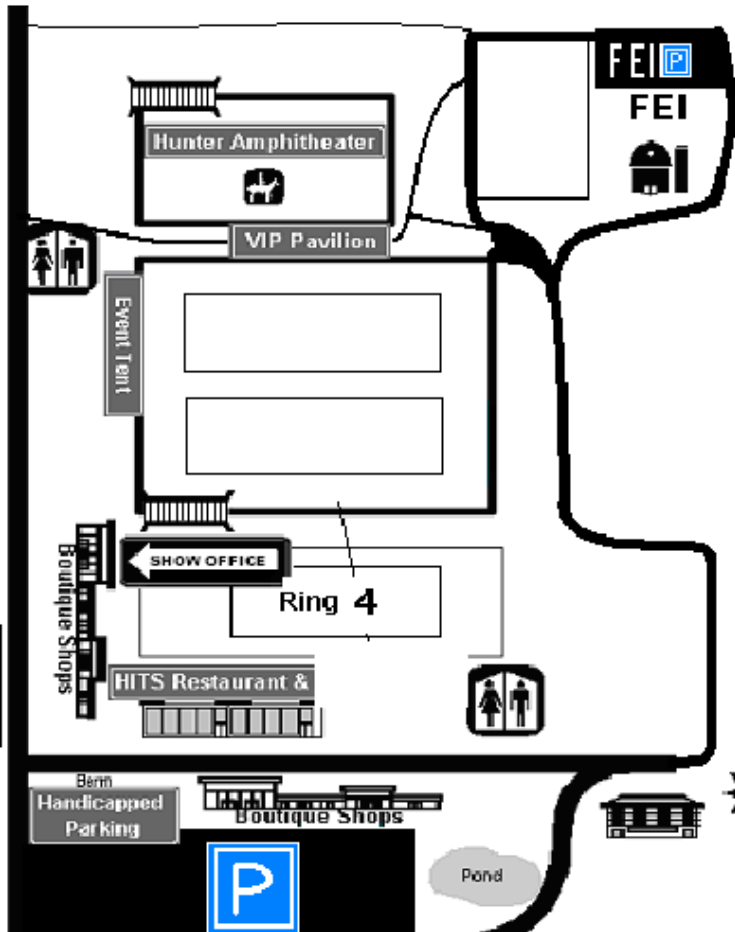

HITS-on-the-Hudson

- [ ]
- [ ]
- [ ]
- [ ] [ ]
- **RING 1**
- **RING 2**
- **RING 3**
- **WARM UP**

Robert Reinhardt
8/1/09

↑ **Spectator Entrance**
↑ Handicapped Parking Entrance

Krout Road