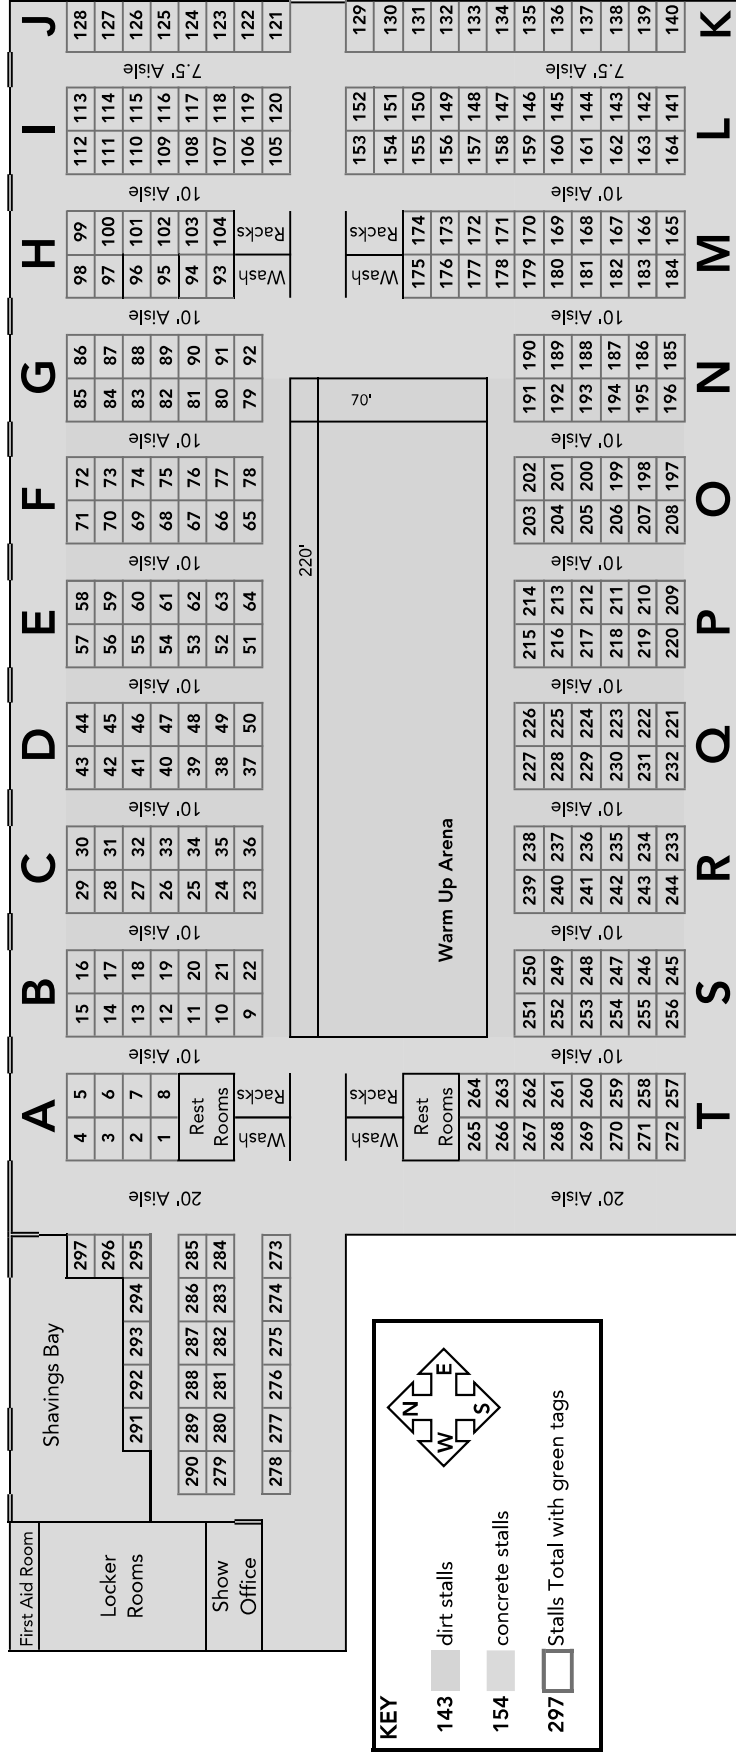

Lancaster

EVENT CENTER
Pavilion 2
297 Stall Setup

Note each stall marked with ear tag stall number.
NEW: Row letter signs on both inside and outside of barns.